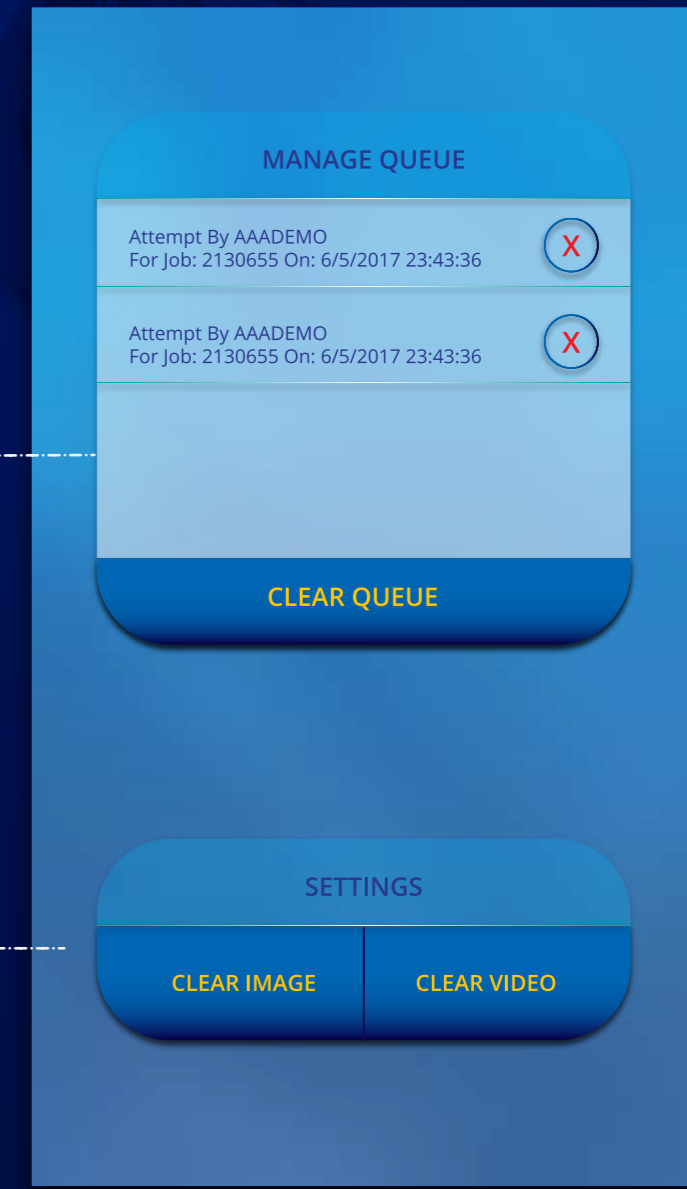

Screen Designs