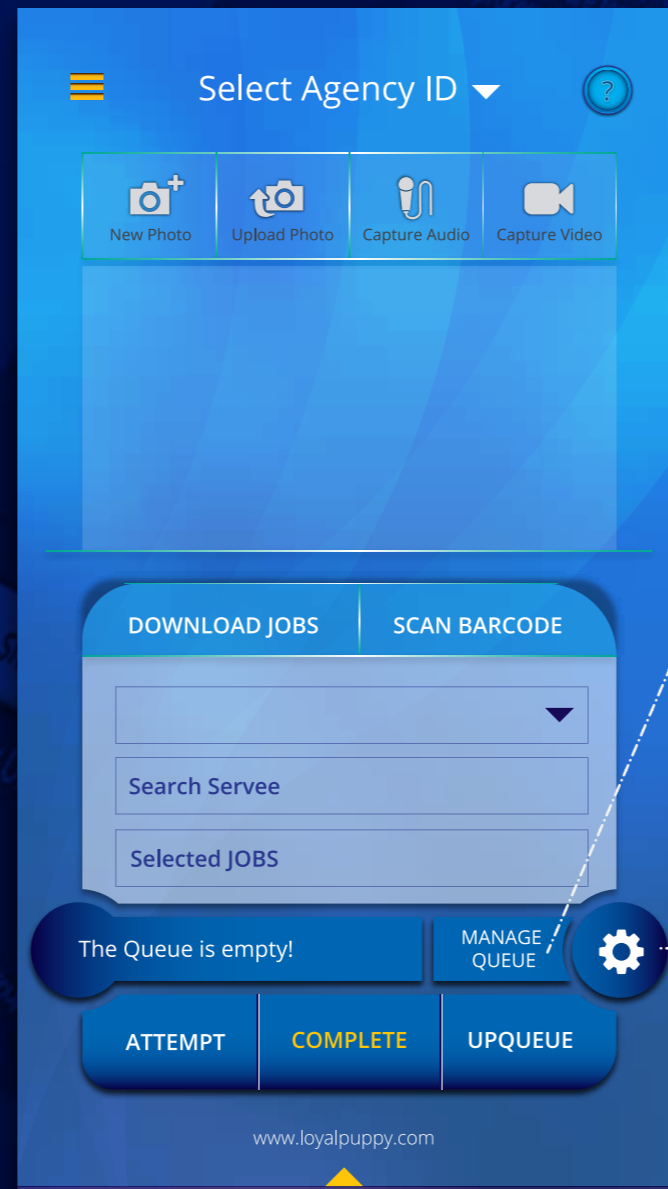

Screen Designs